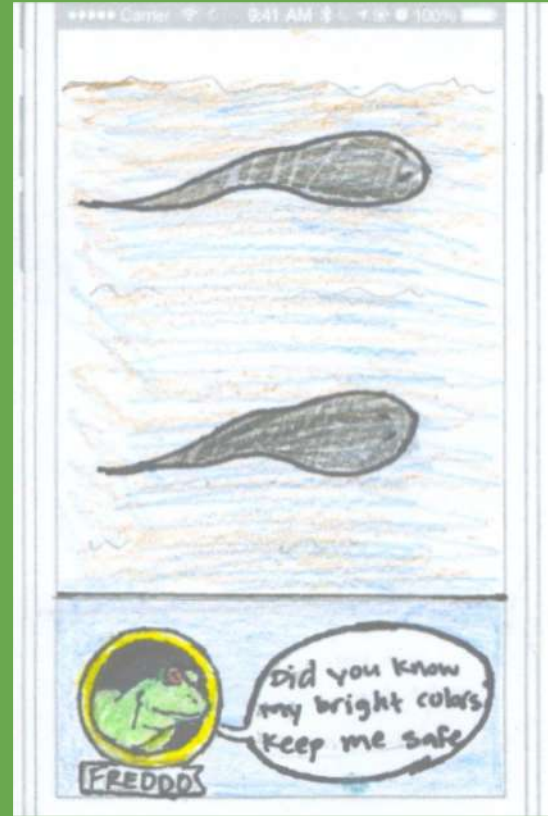

The image features a background of vibrant green leaves and branches, framing the central text. The leaves are bright and appear to be from a deciduous tree, with some showing clear vein patterns. The branches are dark and thin, creating a natural, organic border around the text.

Terreca

An interactive app for children to explore nature
with and without an internet connection

The Problem with Technology

Today children, teens, and adults have trouble interacting with the real world and feel more comfortable within the virtual world.

We wanted to create an app that made kids excited to go out explore, learn, and experience the beautiful creatures that nature has to offer.

Story Board

Concepts for Logo

Sign up/ Adoption

Habitat

Store

Videos